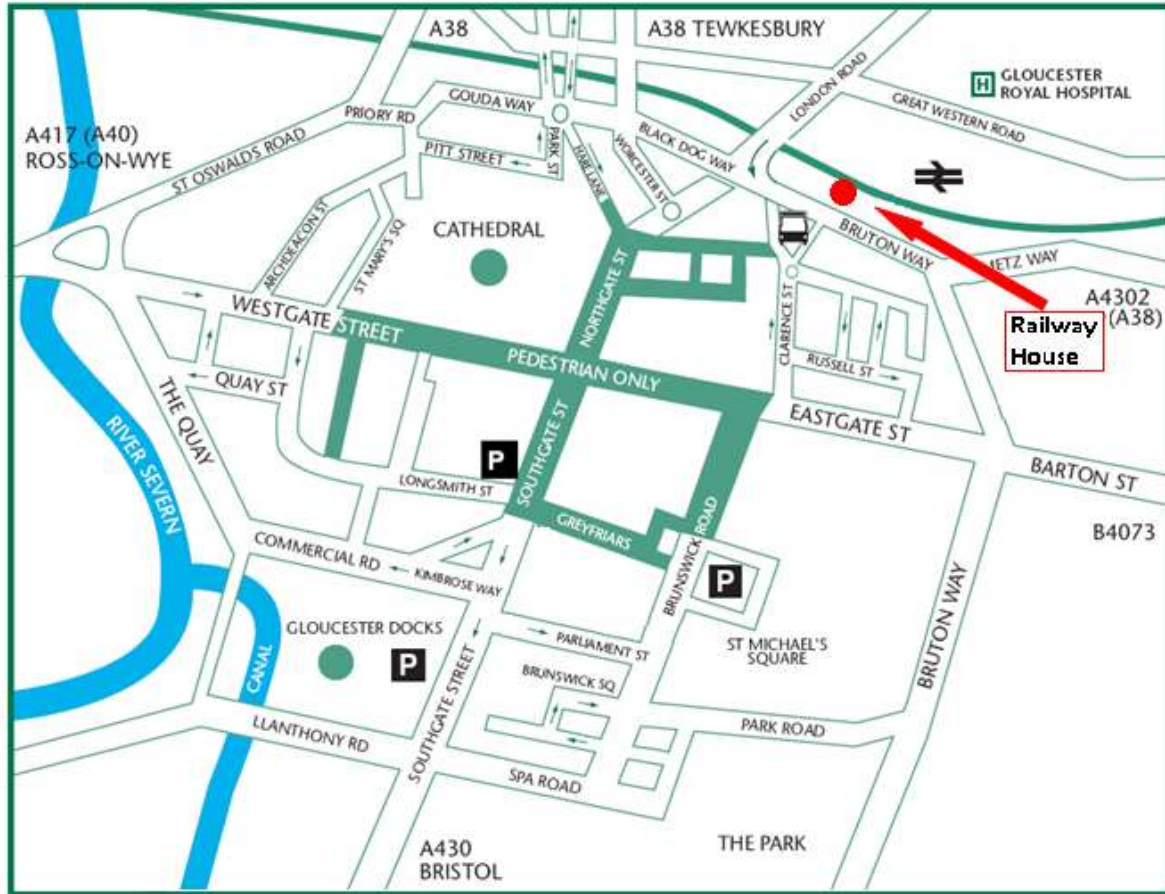

RAILWAY HOUSE LOCATION

	Railway House		Parking
	Bus station		Pedestrian area
	Train station		Traffic flow

TRAVELLING BY RAIL

Gloucester Station is currently served by main lines from Birmingham, Cardiff and London.

TRAVELLING BY AIR

Nearest international airports are Birmingham, Bristol and Cardiff.