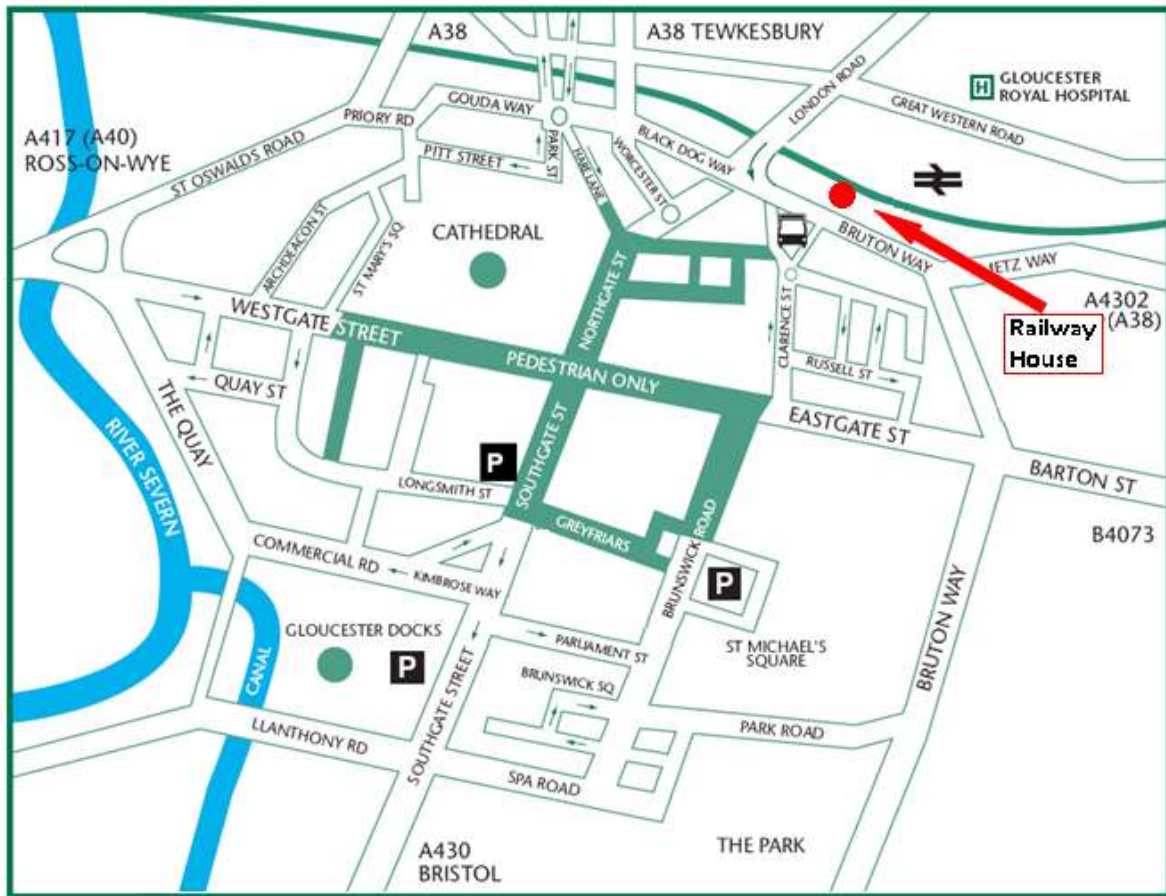

From London

Take M4, exit at junction 15 (Swindon), then A419/417 to Gloucester. At Zoons Court Roundabout take the 2nd exit onto the A417 (signposted Gloucester). At next roundabout take the 2nd exit onto the A417 (signposted Gloucester A38) At Walls roundabout take the 2nd exit onto the A38 (signposted City Centre, Stroud A4173). Bear right. At traffic lights turn right onto the A4302 Metz Way (signposted City Centre). At traffic lights turn right onto Bruton Way A430 (signposted Station). Turn left at next traffic lights to access NCP Bruton Way car park.

RAILWAY HOUSE LOCATION

	Railway House		Parking
	Bus station		Pedestrian area
	Train station		Traffic flow