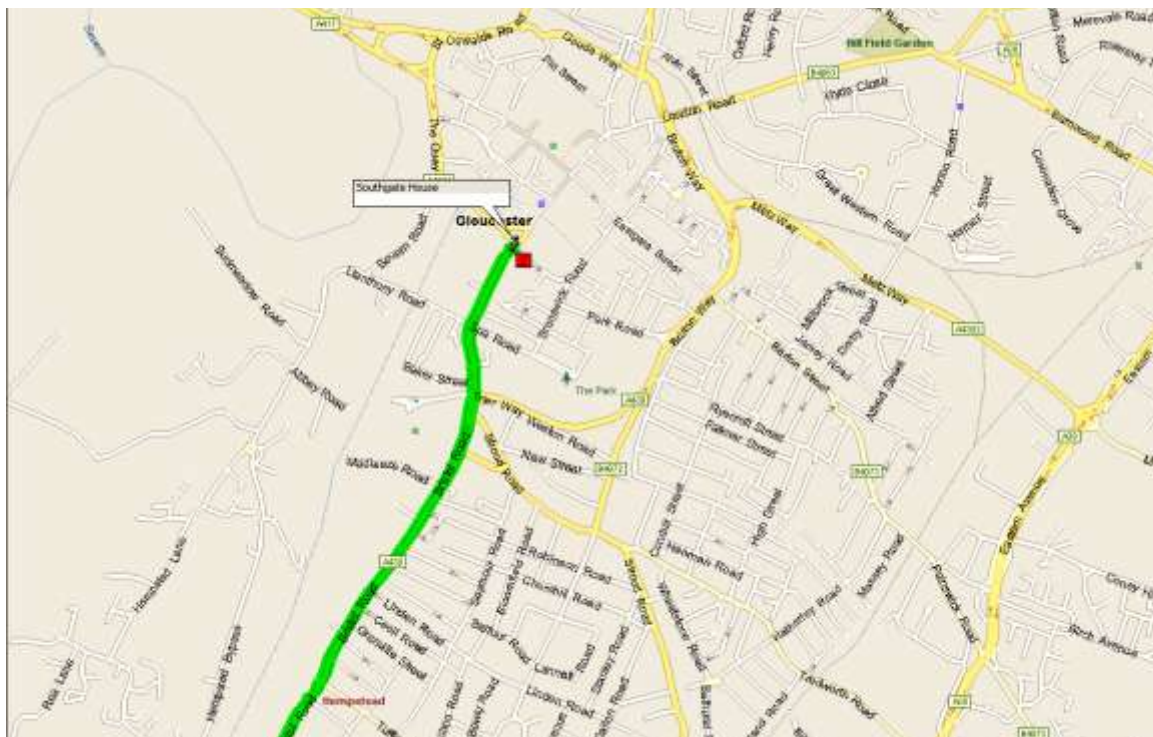

Gloucester City Homes